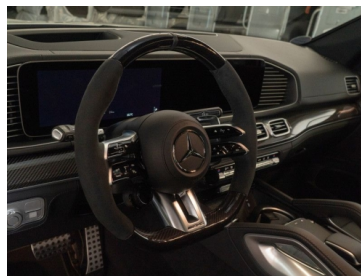

URBAN AUTOMOBILE

MERCEDES-BENZ GLE 63 AMG S 4M+ COUPÉ

Marca:	Mercedes-Benz
Model:	GLE 63 AMG S
An:	2024
Putere:	612 cp
Capacitate:	3982 cm ³
Kilometri:	15322
Culoare exterior:	Alb
Culoare interior:	Negru
Cutie de viteze:	Automatic
Transmisie:	4WD
Caroserie:	SUV
Combustibil:	Benzina
Cod:	7865432456
Prima inmatriculare:	06-2024

Pret: **132.900 €** (Pret Net)

OPTIUNI

- Exterior: Polar white
- Interior: Leather black
- AMG Drivers Package
- AMG Night Package
- Trailer hitch with ESP trailer stabilization
- Heat-insulating dark tinted glass
- Transparent bonnet
- Front seat on the right, electrically adjustable with memory function
- Exterior mirrors electrically foldable
- Power closing
- HANDS-FREE ACCESS
- EASY-PACK tailgate
- AMG Styling
- Wheel size 22" mixed tires variant 1 (AMG)
- Seat climate control for driver and front passenger
- Panoramic sliding sunroof
- AMG RIDE CONTROL+
- Widescreen cockpit
- AMG sports suspension based on AIRMATIC
- Auxiliary heating
- Seat heating in the rear
- AMG steering wheel buttons
- Multi-contour seats for driver and front passenger
- Seat heating plus for driver and front passenger