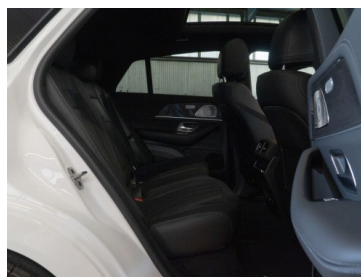

Pret: **132.900 €** (Pret Net)

OPTIUNI

- Exterior: Polar white
- Interior: Leather black
- AMG Drivers Package
- AMG Night Package
- Trailer hitch with ESP trailer stabilization
- Heat-insulating dark tinted glass
- Transparent bonnet
- Front seat on the right, electrically adjustable with memory function
- Exterior mirrors electrically foldable
- Power closing
- HANDS-FREE ACCESS
- EASY-PACK tailgate
- AMG Styling
- Wheel size 22" mixed tires variant 1 (AMG)
- Seat climate control for driver and front passenger
- Panoramic sliding sunroof
- AMG RIDE CONTROL+
- Widescreen cockpit
- AMG sports suspension based on AIRMATIC
- Auxiliary heating
- Seat heating in the rear
- AMG steering wheel buttons
- Multi-contour seats for driver and front passenger
- Seat heating plus for driver and front passenger