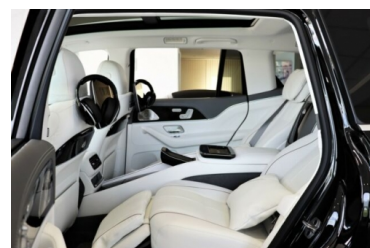

URBAN AUTOMOBILE

MERCEDES-BENZ GLS 600 MAYBACH

Marca:	Mercedes-Benz
Model:	GLS 600 Maybach
An:	2023
Putere:	557 cp
Capacitate:	3982 cm ³
Kilometri:	0
Culoare exterior:	Negru
Culoare interior:	Alb
Cutie de viteze:	Automatic
Transmisie:	4WD
Caroserie:	SUV
Combustibil:	Benzina
Cod:	3453535
Pret:	243.900 € (Pret Net)

OPTIUNI

- Exterior: 197 Obsidian black metallic paintwork
- Interior: 959 nappa leather, crystal white / silver gray pearl
- L3B multifunction sports steering wheel in nappa leather
- 79U Headlining designo nappa leather, crystal white
- H11 trim elements in designo piano lacquer flowing lines black
- 840 Thermally insulating dark tinted glass
- R65 23-inch Maybach forged wheels in multi-spoke design
- 864 MBUX rear entertainment
- 224 first-class rear
- 490 E-ACTIVE BODY CONTROL
- PBE designo leather package Exclusive
- U61 designo leather package
- P17 KEYLESS-GO comfort package
- P20 Driver Assistance Package Plus
- P21 AIR-BALANCE package
- P47 parking package with 360 ° camera
- P49 mirror package
- P64 memory package
- P69 warmth comfort package
- PBR ENERGIZING Package Plus
- PAF acoustic comfort package
- PAU MBUX innovation package
- PBR ENERGIZING Package Plus
- 228 auxiliary heating
- B24 remote control for auxiliary heating
- 449 folding tables in the rear