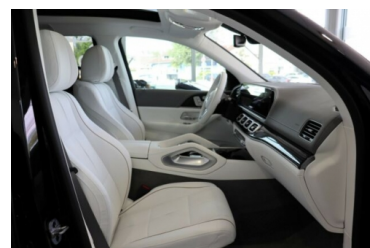

URBAN AUTOMOBILE

MERCEDES-BENZ GLS 600 MAYBACH

Marca:	Mercedes-Benz
Model:	GLS 600 Maybach
An:	2023
Putere:	557 cp
Capacitate:	3982 cm ³
Kilometri:	0
Culoare exterior:	Negru
Culoare interior:	Alb
Cutie de viteze:	Automatic
Transmisie:	4WD
Caroserie:	SUV
Combustibil:	Benzina
Cod:	3453535
Pret:	243.900 € (Pret Net)

OPTIUNI

- Exterior: 197 Obsidian black metallic paintwork
- Interior: 959 nappa leather, crystal white / silver gray pearl
- L3B multifunction sports steering wheel in nappa leather
- 79U Headlining designo nappa leather, crystal white
- H11 trim elements in designo piano lacquer flowing lines black
- 840 Thermally insulating dark tinted glass
- R65 23-inch Maybach forged wheels in multi-spoke design
- 864 MBUX rear entertainment
- 224 first-class rear
- 490 E-ACTIVE BODY CONTROL
- PBE designo leather package Exclusive
- U61 designo leather package
- P17 KEYLESS-GO comfort package
- P20 Driver Assistance Package Plus
- P21 AIR-BALANCE package
- P47 parking package with 360 ° camera
- P49 mirror package
- P64 memory package
- P69 warmth comfort package
- PBR ENERGIZING Package Plus
- PAF acoustic comfort package
- PAU MBUX innovation package
- PBR ENERGIZING Package Plus
- 228 auxiliary heating
- B24 remote control for auxiliary heating
- 449 folding tables in the rear