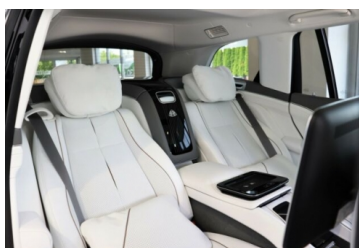

URBAN AUTOMOBILE

MERCEDES-BENZ GLS 600 MAYBACH

Marca:	Mercedes-Benz
Model:	GLS 600 Maybach
An:	2023
Putere:	557 cp
Capacitate:	3982 cm ³
Kilometri:	0
Culoare exterior:	Negru
Culoare interior:	Alb
Cutie de viteze:	Automatic
Transmisie:	4WD
Caroserie:	SUV
Combustibil:	Benzina
Cod:	3453535
Pret:	243.900 € (Pret Net)

OPTIUNI

- Exterior: 197 Obsidian black metallic paintwork
- Interior: 959 nappa leather, crystal white / silver gray pearl
- L3B multifunction sports steering wheel in nappa leather
- 79U Headlining designo nappa leather, crystal white
- H11 trim elements in designo piano lacquer flowing lines black
- 840 Thermally insulating dark tinted glass
- R65 23-inch Maybach forged wheels in multi-spoke design
- 864 MBUX rear entertainment
- 224 first-class rear
- 490 E-ACTIVE BODY CONTROL
- PBE designo leather package Exclusive
- U61 designo leather package
- P17 KEYLESS-GO comfort package
- P20 Driver Assistance Package Plus
- P21 AIR-BALANCE package
- P47 parking package with 360 ° camera
- P49 mirror package
- P64 memory package
- P69 warmth comfort package
- PBR ENERGIZING Package Plus
- PAF acoustic comfort package
- PAU MBUX innovation package
- PBR ENERGIZING Package Plus
- 228 auxiliary heating
- B24 remote control for auxiliary heating
- 449 folding tables in the rear