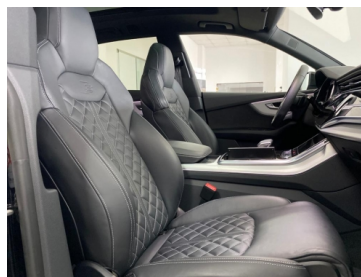

OPTIUNI

Exterior: A1A1 jet black

Interior: Valcona leather with S embossing in the front seat backrests

Valcona leather with diamond quilting

Seats: S sport seats in front

Seat cover color seam: black-black-rock gray U01 cast aluminum wheels in 5 W-spoke design, contrasting gray, partly polished, size 10 J x 21, with 285/45 R 21 tires

Q4Q S sports seat plus

PAH optics package black

GZ2 servo closing for the doors

3FU panorama glass roof

QL5 privacy glazing (darkened panes)

3NS rear seat bench plus

2PF sport contour leather steering wheel in 3-spoke design with multifunction plus and shift paddles, flattened at the bottom

2K1 full paint finish

PCD environmental cameras

PV3 front seats, electrically adjustable, including memory function for the driver's seat

WQS S line sports package

- Door sill trims front / rear with aluminum insert, illuminated, front with S lettering