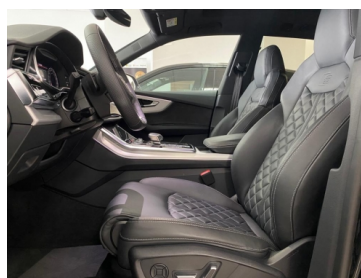

OPTIUNI

Exterior: A1A1 jet black

Interior: Valcona leather with S embossing in the front seat backrests

Valcona leather with diamond quilting

Seats: S sport seats in front

Seat cover color seam: black-black-rock gray U01 cast aluminum wheels in 5 W-spoke design, contrasting gray, partly polished, size 10 J x 21, with 285/45 R 21 tires

Q4Q S sports seat plus

PAH optics package black

GZ2 servo closing for the doors

3FU panorama glass roof

QL5 privacy glazing (darkened panes)

3NS rear seat bench plus

2PF sport contour leather steering wheel in 3-spoke design with multifunction plus and shift paddles, flattened at the bottom

2K1 full paint finish

PCD environmental cameras

PV3 front seats, electrically adjustable, including memory function for the driver's seat

WQS S line sports package

- Door sill trims front / rear with aluminum insert, illuminated, front with S lettering